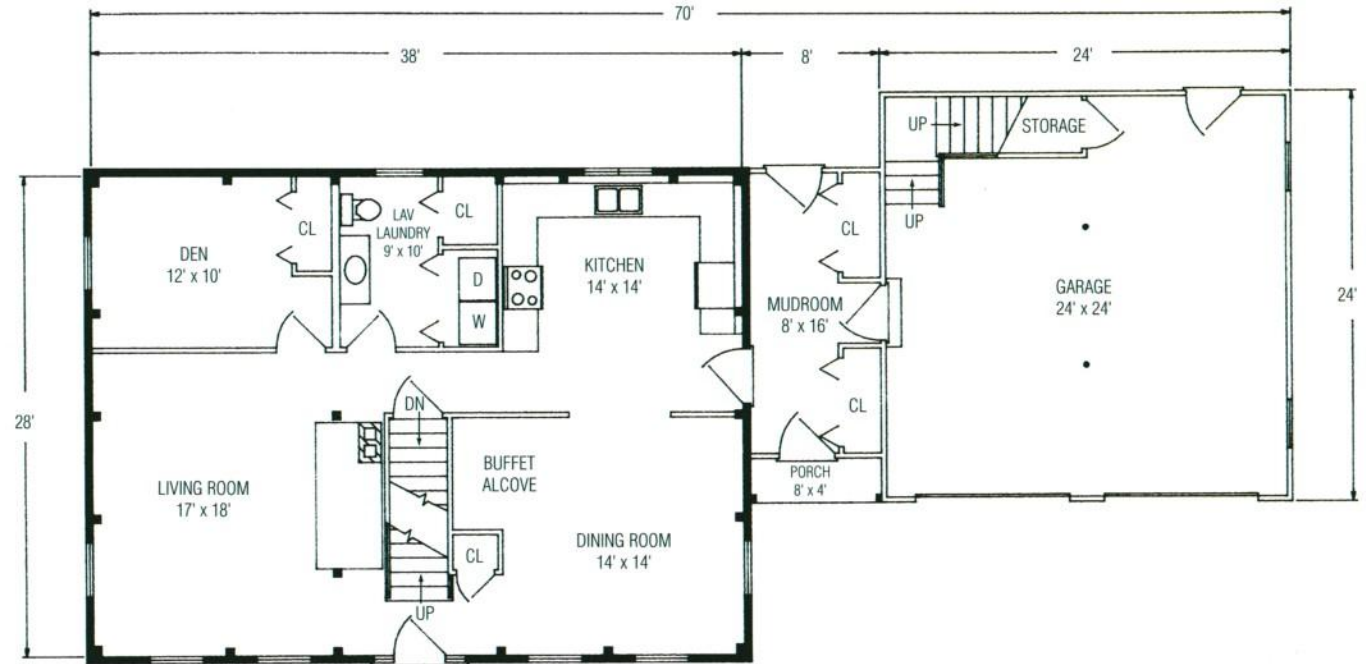

THE AMESBURY

The Amesbury is a luxurious colonial featuring a large living room, a stately hearth, a spacious kitchen, a dining room with an elegant buffet alcove, and a quiet corner den. Upstairs are two big bedrooms with lots of closet space, a master suite with dressing room and private bath, and a second full bathroom with a double vanity. A handy combination half bath and laundry room, plus a closeted mudroom and two-car garage, add to the comfort of this home.

3 Bedrooms
2 Full Baths
1 Half Bath
Total Square Footage: 2,241 Sq. Ft.

THE AMESBURY

3 Bedrooms
 2 Full Baths
 1 Half Bath
 Total Square Footage:
 2,241 Sq. Ft.

FIRST FLOOR 1,177 SQUARE FEET

1-800-872-2326
 Fax: 1-207-363-2411
 e-mail: info@classicpostandbeam.com
www.classicpostandbeam.com

SECOND FLOOR 1,064 SQUARE FEET

FIRST FLOOR 1,177 SQUARE FEET

SECOND FLOOR 1,064 SQUARE FEET