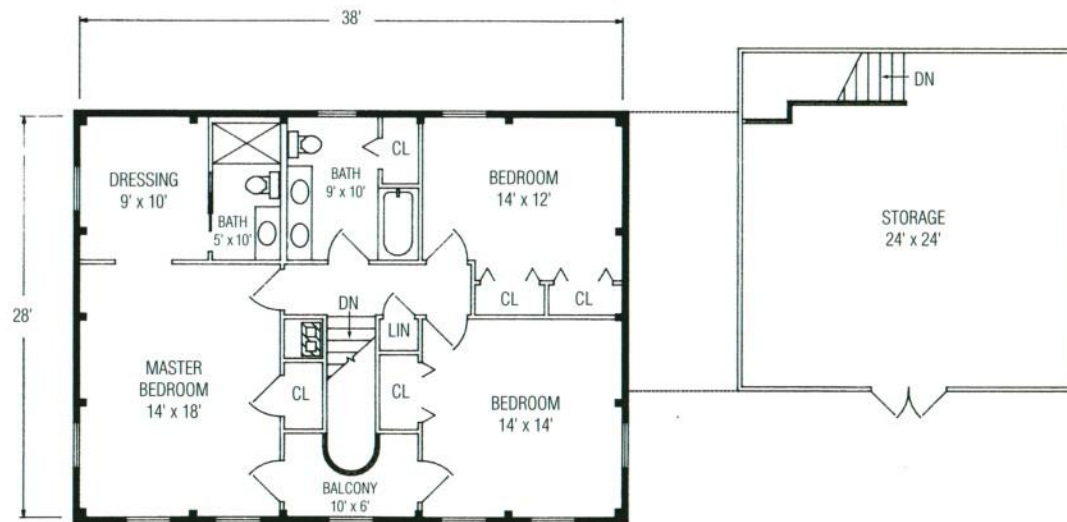

THE AMESBURY

The Amesbury is a luxurious colonial featuring a large living room, a stately hearth, a spacious kitchen, a dining room with an elegant buffet alcove, and a quiet corner den. Upstairs are two big bedrooms with lots of closet space, a master suite with dressing room and private bath, and a second full bathroom with a double vanity. A handy combination half bath and laundry room, plus a closeted mudroom and two-car garage, add to the comfort of this home.

3 Bedrooms
2 Full Baths
1 Half Bath
Total Square Footage: 2,241 Sq. Ft.

THE AMESBURY

3 Bedrooms
 2 Full Baths
 1 Half Bath
 Total Square Footage:
 2,241 Sq. Ft.

FIRST FLOOR 1,177 SQUARE FEET

1-800-872-2326
 Fax: 1-207-363-2411
 e-mail: info@classicpostandbeam.com
www.classicpostandbeam.com

SECOND FLOOR 1,064 SQUARE FEET

FIRST FLOOR 1,177 SQUARE FEET

SECOND FLOOR 1,064 SQUARE FEET