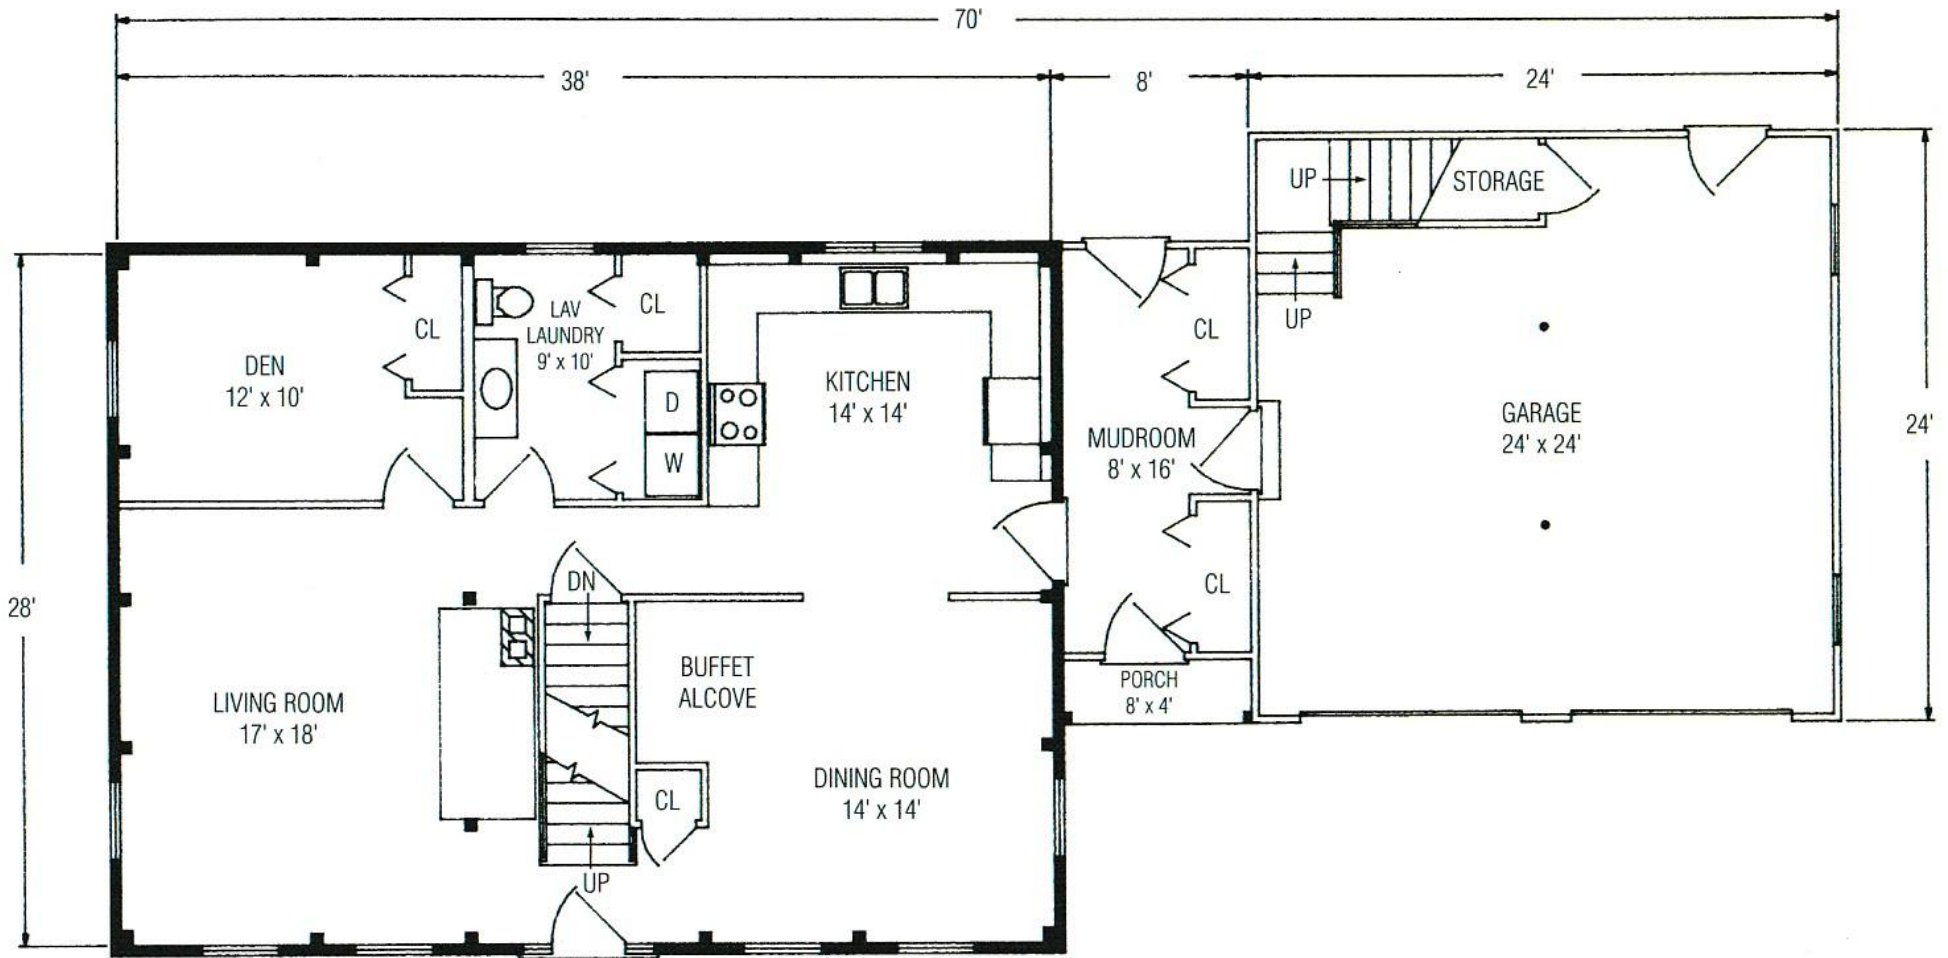

THE AMESBURY

The Amesbury is a luxurious colonial featuring a large living room, a stately hearth, a spacious kitchen, a dining room with an elegant buffet alcove, and a quiet corner den. Upstairs are two big bedrooms with lots of closet space, a master suite with dressing room and private bath, and a second full bathroom with a double vanity. A handy combination half bath and laundry room, plus a closeted mudroom and two-car garage, add to the comfort of this home.

3 Bedrooms
2 Full Baths
1 Half Bath
Total Square Footage: 2,241 Sq. Ft.

THE AMESBURY

3 Bedrooms
 2 Full Baths
 1 Half Bath
 Total Square Footage:
 2,241 Sq. Ft.

FIRST FLOOR 1,177 SQUARE FEET

1-800-872-2326
 Fax: 1-207-363-2411
 e-mail: info@classicpostandbeam.com
www.classicpostandbeam.com

SECOND FLOOR 1,064 SQUARE FEET

FIRST FLOOR 1,177 SQUARE FEET

SECOND FLOOR 1,064 SQUARE FEET