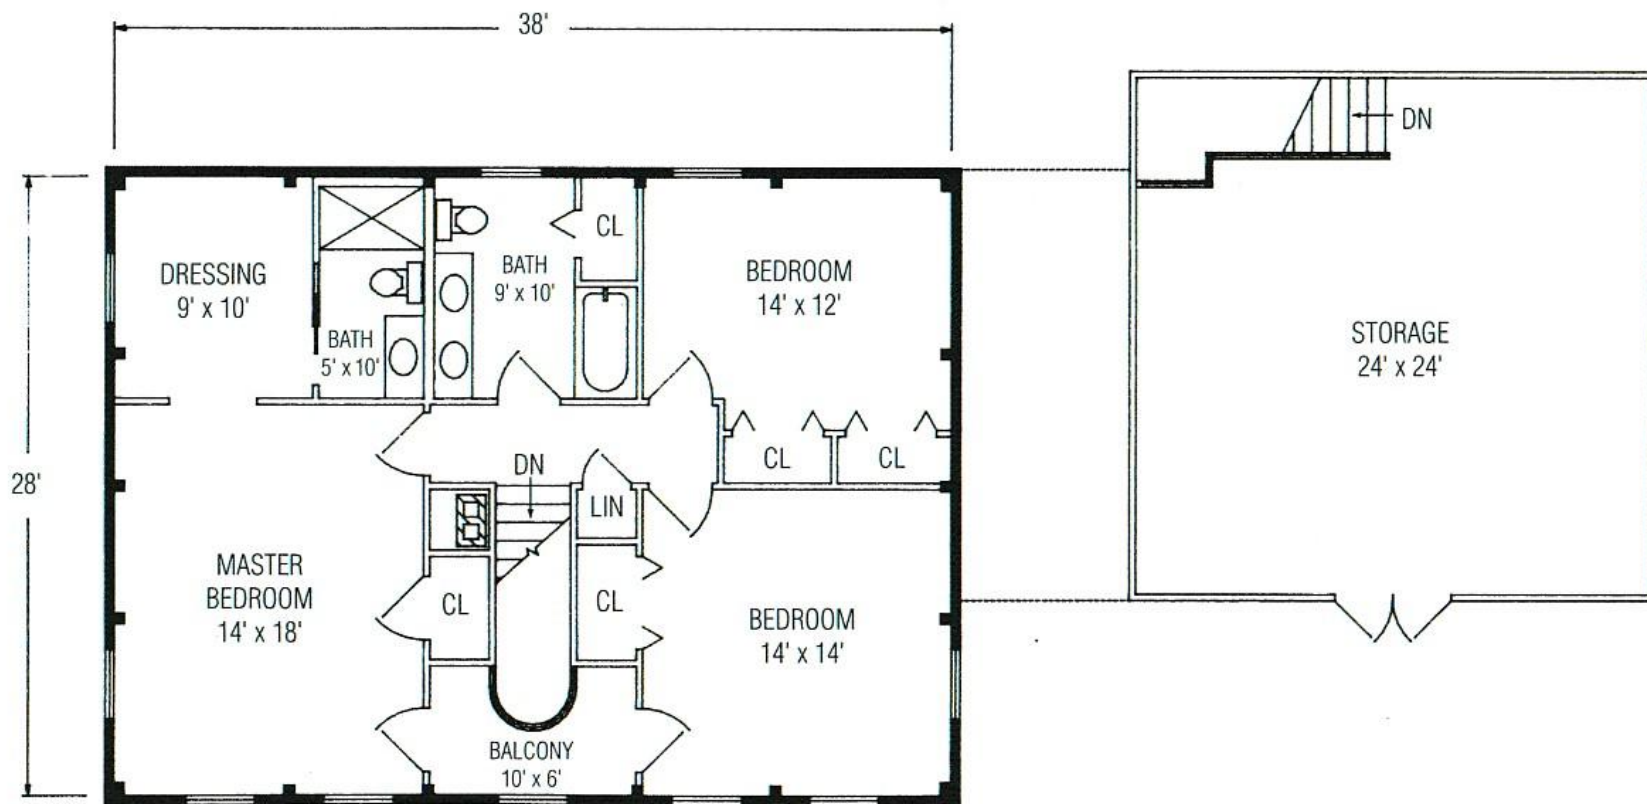

THE AMESBURY

The Amesbury is a luxurious colonial featuring a large living room, a stately hearth, a spacious kitchen, a dining room with an elegant buffet alcove, and a quiet corner den. Upstairs are two big bedrooms with lots of closet space, a master suite with dressing room and private bath, and a second full bathroom with a double vanity. A handy combination half bath and laundry room, plus a closeted mudroom and two-car garage, add to the comfort of this home.

3 Bedrooms
2 Full Baths
1 Half Bath
Total Square Footage: 2,241 Sq. Ft.

THE AMESBURY

3 Bedrooms
 2 Full Baths
 1 Half Bath
 Total Square Footage:
 2,241 Sq. Ft.

FIRST FLOOR 1,177 SQUARE FEET

1-800-872-2326
 Fax: 1-207-363-2411
 e-mail: info@classicpostandbeam.com
www.classicpostandbeam.com

SECOND FLOOR 1,064 SQUARE FEET

FIRST FLOOR 1,177 SQUARE FEET

SECOND FLOOR 1,064 SQUARE FEET